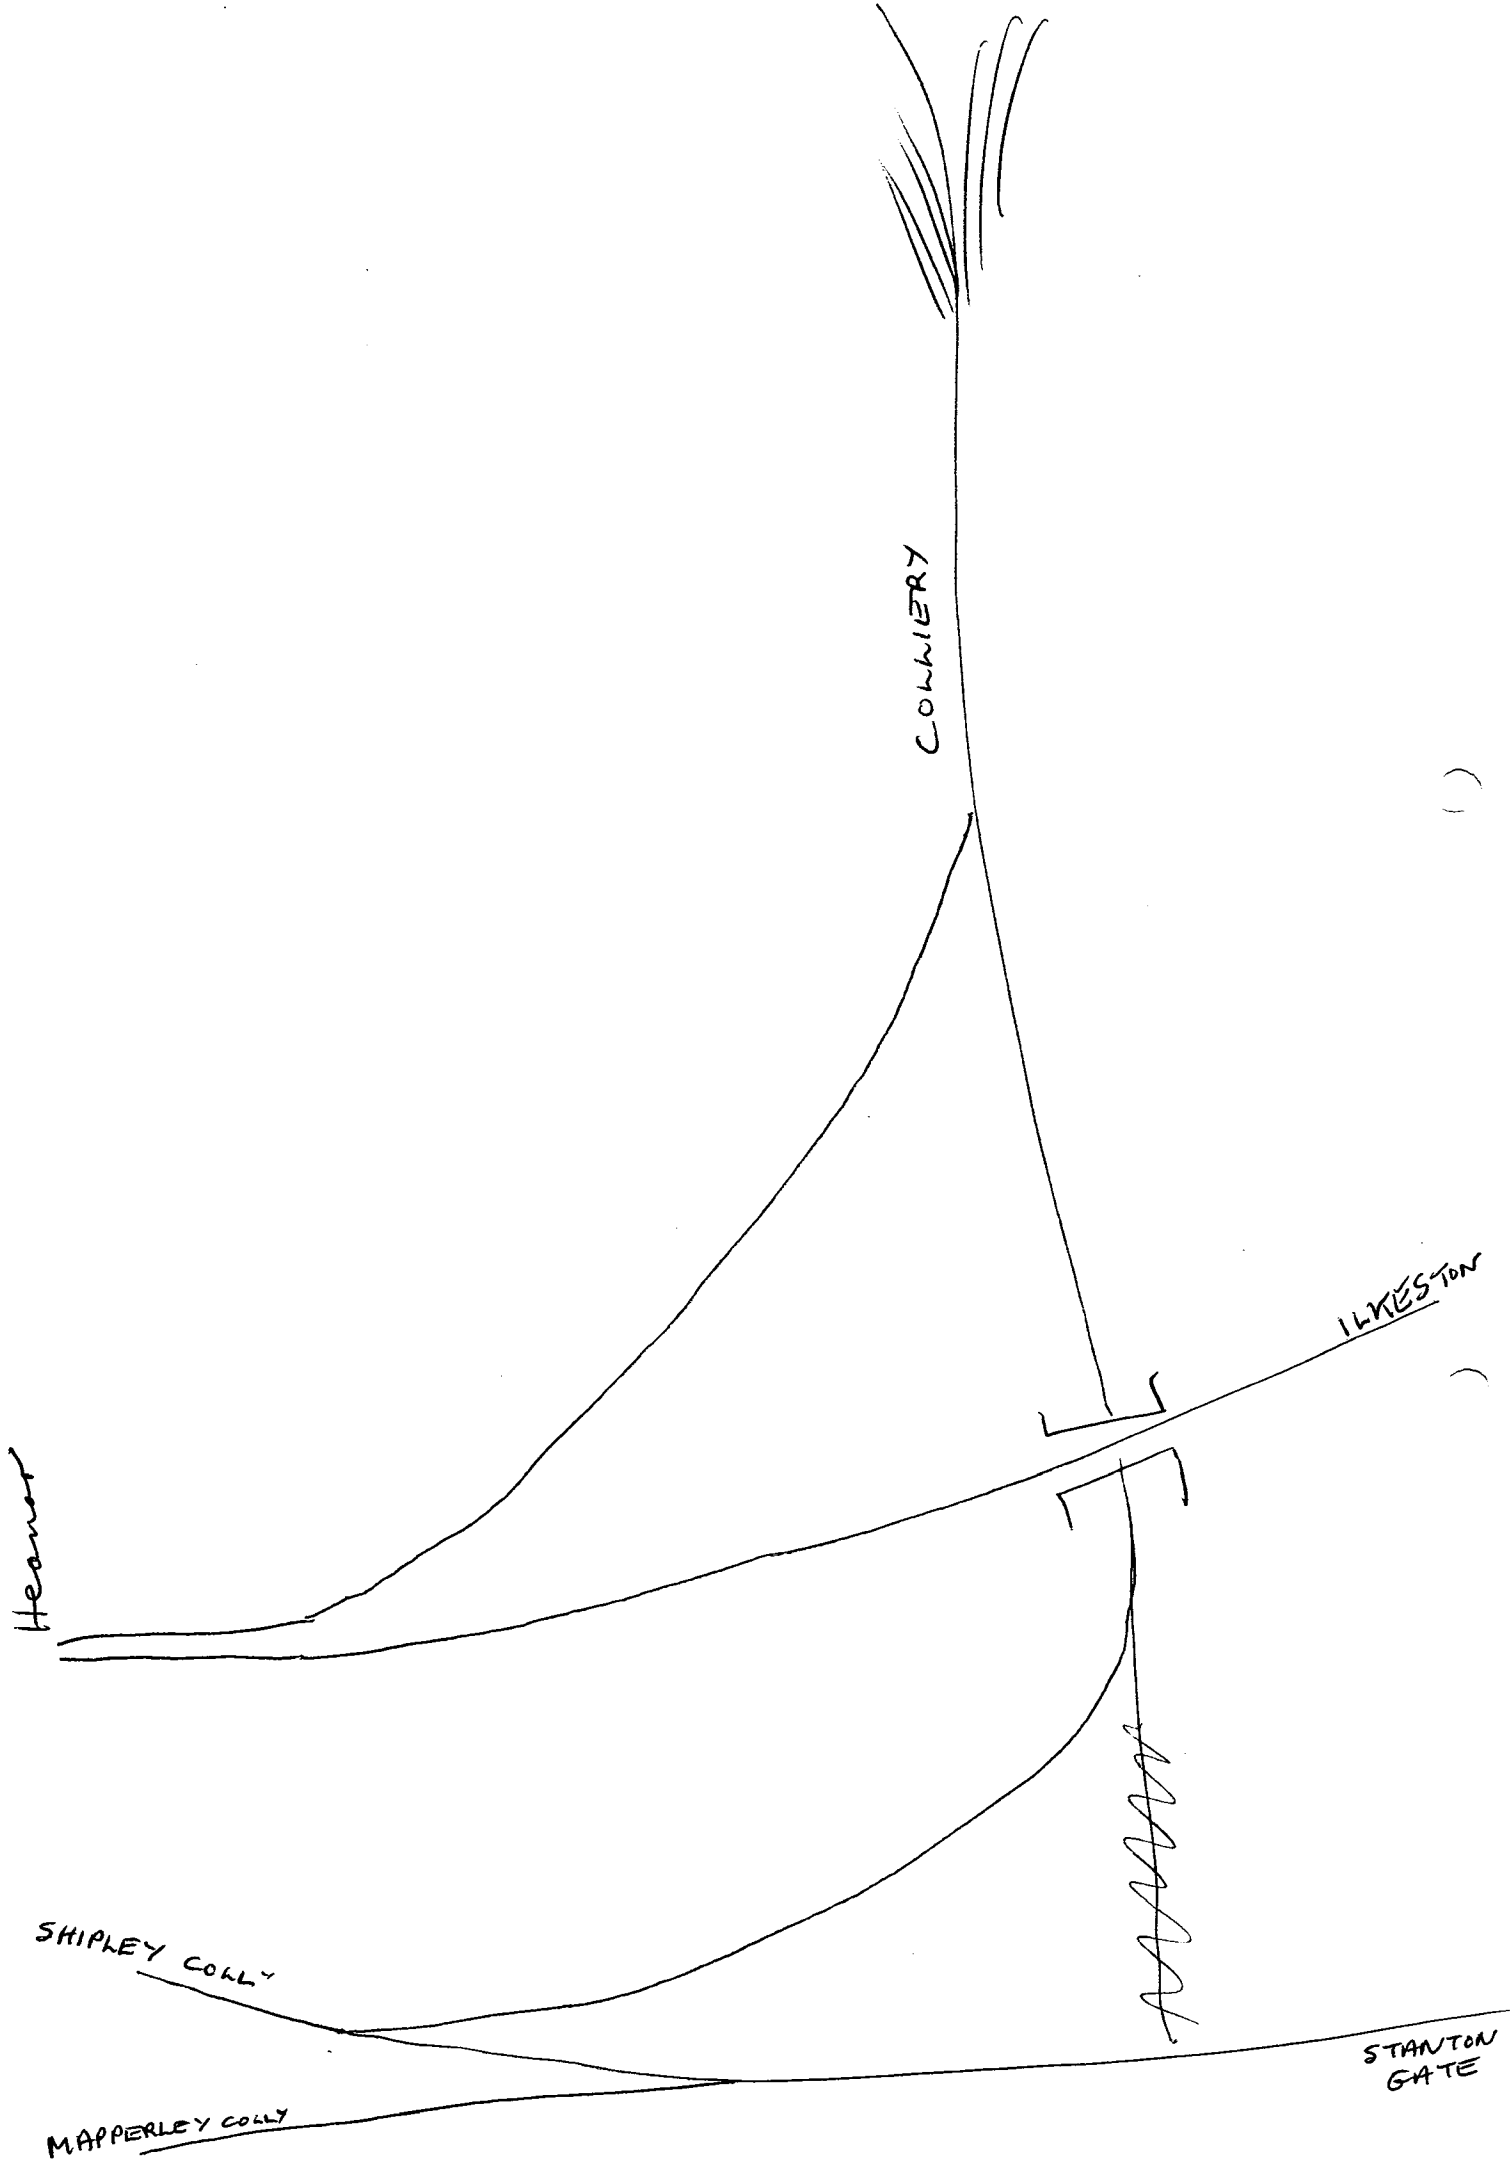

COLWIERY

ILKESSTON

Heanor

SHIPLEY COLLY

MAPPERLEY COLLY

STANTON GATE